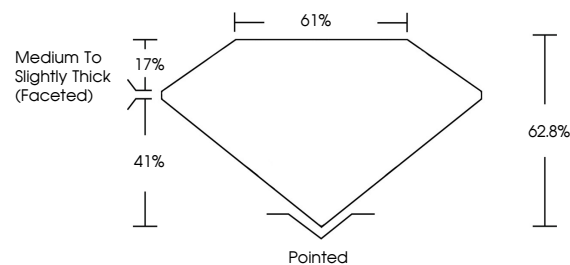

ELECTRONIC COPY

758529321
Report verification at igi.org

December 27, 2025
IGI Report Number **758529321**
Description **NATURAL DIAMOND**
Shape and Cutting Style **PEAR BRILLIANT**
Measurements **11.83 X 7.49 X 4.70 MM**

GRADING RESULTS

Carat Weight **2.50 CARATS**
Color Grade **J**
Clarity Grade **VS 1**
Cut Grade **VERY GOOD**

Sample Image Used

PROPORTIONS

CLARITY CHARACTERISTICS

KEY TO SYMBOLS

Red symbols indicate internal characteristics.
Green symbols indicate external characteristics.

ADDITIONAL GRADING INFORMATION

Polish **EXCELLENT**
Symmetry **EXCELLENT**
Fluorescence **NONE**
Inscription(s) **(IGI) 758529321**

IGI

December 27, 2025
IGI Report No. 758529321
PEAR BRILLIANT
11.83 X 7.49 X 4.70 MM
2.50 CARATS
J
Color Grade
Color Grade
Clarity Grade
Clarity Grade
Depth
Depth
Table
Table
Girdle
Girdle
Medium To Slightly Thick (Faceted)
Pointed
EXCELLENT
EXCELLENT
NONE
NONE
(IGI) 758529321