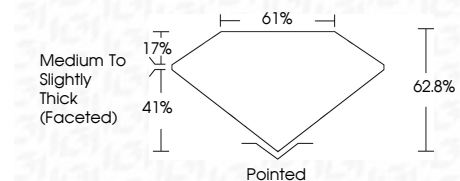

ELECTRONIC COPY

758529321
Report verification at igi.org

December 27, 2025
IGI Report Number **758529321**
Description **NATURAL DIAMOND**
Shape and Cutting Style **PEAR BRILLIANT**
Measurements **11.83 X 7.49 X 4.70 MM**

GRADING RESULTS

Carat Weight **2.50 CARATS**
Color Grade **J**
Clarity Grade **VS 1**
Cut Grade **VERY GOOD**

Sample Image Used

PROPORTIONS

CLARITY CHARACTERISTICS

KEY TO SYMBOLS

Red symbols indicate internal characteristics.
Green symbols indicate external characteristics.

ADDITIONAL GRADING INFORMATION

Polish **EXCELLENT**
Symmetry **EXCELLENT**
Fluorescence **NONE**
Inscription(s) **(IGI) 758529321**

IGI

December 27, 2025
IGI Report No. 758529321
PEAR BRILLIANT
11.83 X 7.49 X 4.70 MM
2.50 CARATS
J
Color Grade
Color Grade
Clarity Grade
Clarity Grade
Depth
Depth
Table
Table
Girdle
Girdle
Medium To Slightly Thick (Faceted)
Pointed
EXCELLENT
EXCELLENT
NONE
NONE
(IGI) 758529321