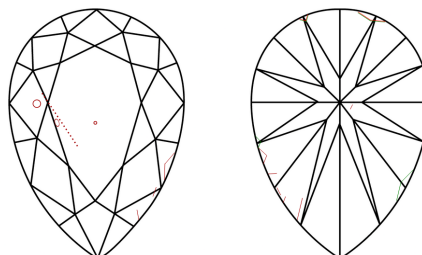

IGI

December 22, 2025
IGI Report No 758515407
PEAR BRILLIANT
17.01 X 10.47 X 6.38 MM
7.01 CARATS
K
SI 2
VERY GOOD
60.9%
64%
Medium to Very Thick (Faceted)
Pointed
EXCELLENT
EXCELLENT
VERY STRONG
IGI 758515407

DIAMOND REPORT

December 22, 2025
IGI Report Number **758515407**
Description **NATURAL DIAMOND**
Shape and Cutting Style **PEAR BRILLIANT**
Measurements **17.01 X 10.47 X 6.38 MM**

GRADING RESULTS

Carat Weight **7.01 CARATS**
Color Grade **K**
Clarity Grade **SI 2**
Cut Grade **VERY GOOD**

ADDITIONAL GRADING INFORMATION

Polish **EXCELLENT**
Symmetry **EXCELLENT**
Fluorescence **VERY STRONG**
Inscription(s) **IGI 758515407**

PROPORTIONS

Sample Image Used

CLARITY CHARACTERISTICS

KEY TO SYMBOLS

Red symbols indicate internal characteristics.
Green symbols indicate external characteristics.

COLOR

D - F	G - J	K - M	N - R	S - Z	FANCY
Colorless	Near Colorless	Slightly Tinted	Very Light Color	Light Color	