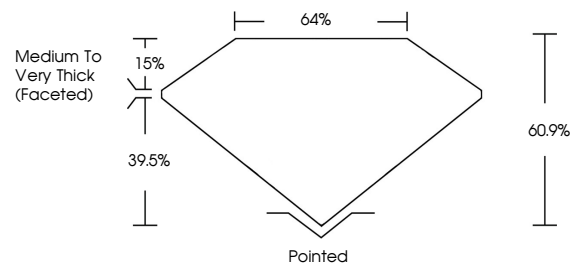

PROPORTIONS