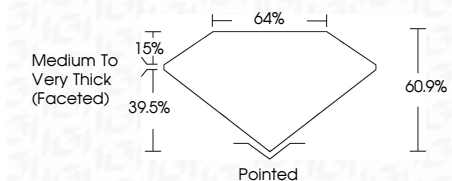

ELECTRONIC COPY

758515407
Report verification at igi.org

December 22, 2025
IGI Report Number **758515407**
Description **NATURAL DIAMOND**
Shape and Cutting Style **PEAR BRILLIANT**
Measurements **17.01 X 10.47 X 6.38 MM**

GRADING RESULTS

Carat Weight **7.01 CARATS**
Color Grade **K**
Clarity Grade **SI 2**
Cut Grade **VERY GOOD**

ADDITIONAL GRADING INFORMATION

Polish **EXCELLENT**
Symmetry **EXCELLENT**
Fluorescence **VERY STRONG**
Inscription(s) **IGI 758515407**

IGI

December 22, 2025
IGI Report No 758515407
PEAR BRILLIANT
17.01 X 10.47 X 6.38 MM
7.01 CARATS
K
SI 2
VERY GOOD
60.9%
64%
Medium to Very Thick (Faceted)
Pointed
EXCELLENT
EXCELLENT
VERY STRONG
IGI 758515407

DIAMOND REPORT

December 22, 2025
IGI Report Number **758515407**
Description **NATURAL DIAMOND**
Shape and Cutting Style **PEAR BRILLIANT**
Measurements **17.01 X 10.47 X 6.38 MM**

GRADING RESULTS

Carat Weight **7.01 CARATS**
Color Grade **K**
Clarity Grade **SI 2**
Cut Grade **VERY GOOD**