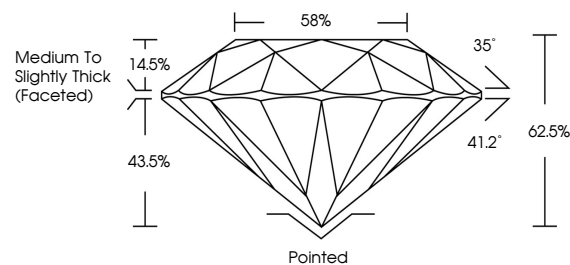

GRADING RESULTS

Carat Weight **5.13 CARATS**
Color Grade **G**
Clarity Grade **VVS 2**
Cut Grade **EXCELLENT**

ADDITIONAL GRADING INFORMATION

Polish **EXCELLENT**
Symmetry **EXCELLENT**
Fluorescence **NONE**
Inscription(s) **IGI 757540836**
Comments: IDEAL CUT ROUND BRILLIANT

IGI

December 22, 2025
IGI Report No 757540836
ROUND BRILLIANT
10.94 - 11.00 X 6.86 MM
5.13 CARATS
Color Grade **G**
Clarity Grade **VVS 2**
Depth **62.5%**
Table **58%**
Girdle **Medium To Slightly Thick (Faceted)**
Culet **Pointed**
Polish **EXCELLENT**
Symmetry **EXCELLENT**
Fluorescence **NONE**
Inscription(s) **IGI 757540836**
Comments: **IDEAL CUT ROUND BRILLIANT**

DIAMOND REPORT

December 22, 2025
IGI Report Number **757540836**
Description **NATURAL DIAMOND**
Shape and Cutting Style **ROUND BRILLIANT**
Measurements **10.94 - 11.00 X 6.86 MM**

GRADING RESULTS

Carat Weight **5.13 CARATS**
Color Grade **G**
Clarity Grade **VVS 2**
Cut Grade **EXCELLENT**

ADDITIONAL GRADING INFORMATION

Polish **EXCELLENT**
Symmetry **EXCELLENT**
Fluorescence **NONE**
Inscription(s) **IGI 757540836**
Comments: IDEAL CUT ROUND BRILLIANT

PROPORTIONS

Sample Image Used

CLARITY CHARACTERISTICS