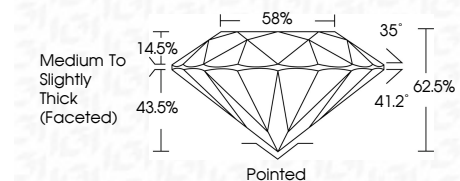

ELECTRONIC COPY

757540836
Report verification at igi.org

December 22, 2025
IGI Report Number **757540836**
Description **NATURAL DIAMOND**
Shape and Cutting Style **ROUND BRILLIANT**
Measurements **10.94 - 11.00 X 6.86 MM**

GRADING RESULTS

Carat Weight **5.13 CARATS**
Color Grade **G**
Clarity Grade **VVS 2**
Cut Grade **EXCELLENT**

ADDITIONAL GRADING INFORMATION

Polish **EXCELLENT**
Symmetry **EXCELLENT**
Fluorescence **NONE**
Inscription(s) **IGI 757540836**
Comments: IDEAL CUT ROUND BRILLIANT

IGI

December 22, 2025
IGI Report No 757540836
ROUND BRILLIANT
10.94 - 11.00 X 6.86 MM
5.13 CARATS
Color Grade **G**
Clarity Grade **VVS 2**
Depth **62.5%**
Table **58%**
Girdle **Medium To Slightly Thick (Faceted)**
Culet **Pointed**
Polish **EXCELLENT**
Symmetry **EXCELLENT**
Fluorescence **NONE**
Inscription(s) **IGI 757540836**
Comments: **IDEAL CUT ROUND BRILLIANT**

DIAMOND REPORT

December 22, 2025
IGI Report Number **757540836**
Description **NATURAL DIAMOND**
Shape and Cutting Style **ROUND BRILLIANT**
Measurements **10.94 - 11.00 X 6.86 MM**

GRADING RESULTS

Carat Weight **5.13 CARATS**
Color Grade **G**
Clarity Grade **VVS 2**
Cut Grade **EXCELLENT**