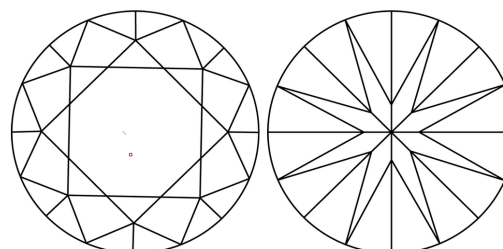

DIAMOND REPORT

December 22, 2025
IGI Report Number **757540836**
Description **NATURAL DIAMOND**
Shape and Cutting Style **ROUND BRILLIANT**
Measurements **10.94 - 11.00 X 6.86 MM**

GRADING RESULTS

Carat Weight **5.13 CARATS**
Color Grade **G**
Clarity Grade **VVS 2**
Cut Grade **EXCELLENT**

ADDITIONAL GRADING INFORMATION

Polish **EXCELLENT**
Symmetry **EXCELLENT**
Fluorescence **NONE**
Inscription(s) **IGI 757540836**
Comments: IDEAL CUT ROUND BRILLIANT

PROPORTIONS

Sample Image Used

CLARITY CHARACTERISTICS

KEY TO SYMBOLS

Red symbols indicate internal characteristics.
Green symbols indicate external characteristics.

COLOR

| D - F | G - J | K - M | N - R | S - Z | FANCY |
|-----------|----------------|-----------------|------------------|-------------|-------|
| Colorless | Near Colorless | Slightly Tinted | Very Light Color | Light Color | |