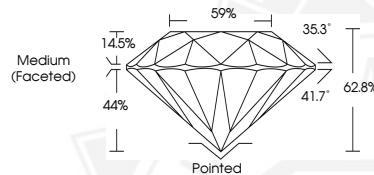

January 11, 2026
IGI Report Number 757514438
ROUND BRILLIANT
NATURAL DIAMOND
4.25 - 4.28 X 2.68 MM
0.30 CARAT
G
VVS 1
EXCELLENT
EXCELLENT
NONE
Inscription(s) (IGI) 757514438