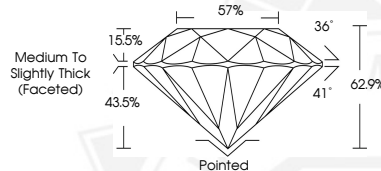

January 11, 2026

IGI Report Number 757514314

**ROUND BRILLIANT
NATURAL DIAMOND**
4.27 - 4.30 X 2.69 MM

0.31 CARAT
F
I.F.
EXCELLENT
EXCELLENT
EXCELLENT
NONE
Inscription(s) IGI 757514314