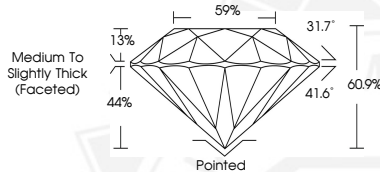

January 2, 2026

IGI Report Number 757514252

**ROUND BRILLIANT
NATURAL DIAMOND**
4.31 - 4.37 X 2.64 MM

0.30 CARAT
G
VVS 1
EXCELLENT
EXCELLENT
EXCELLENT
NONE
Inscription(s) (IGI) 757514252