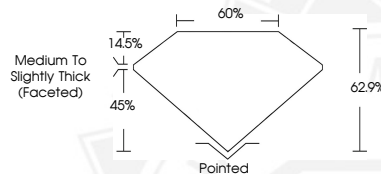

December 27, 2025

IGI Report Number 757513484

PEAR BRILLIANT

NATURAL DIAMOND

6.99 X 4.50 X 2.83 MM

Carat Weight 0.52 CARAT

Color Grade G

Clarity Grade I.F.

Cut Grade EXCELLENT

Polish EXCELLENT

Symmetry EXCELLENT

Fluorescence NONE

Inscription(s) IGI 757513484