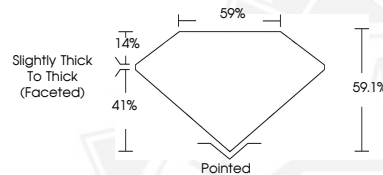

December 23, 2025

IGI Report Number 757512735

**HEART BRILLIANT
NATURAL DIAMOND
5.25 X 6.19 X 3.66 MM**

Carat Weight **0.70 CARAT**
Color Grade **H**
Clarity Grade **I.F.**
Cut Grade **VERY GOOD**
Polish **EXCELLENT**
Symmetry **EXCELLENT**
Fluorescence **NONE**
Inscription(s) **IGI 757512735**