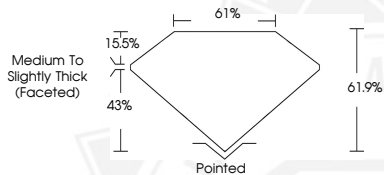

December 23, 2025
IGI Report Number **757512734**
HEART BRILLIANT
NATURAL DIAMOND
5.24 X 6.09 X 3.77 MM
Carat Weight **0.70 CARAT**
Color Grade **G**
Clarity Grade **I.F.**
Cut Grade **VERY GOOD**
Polish **EXCELLENT**
Symmetry **EXCELLENT**
Fluorescence **NONE**
Inscription(s) **IGI 757512734**

December 23, 2025
IGI Report Number **757512734**
HEART BRILLIANT
NATURAL DIAMOND
5.24 X 6.09 X 3.77 MM
Carat Weight **0.70 CARAT**
Color Grade **G**
Clarity Grade **I.F.**
Cut Grade **VERY GOOD**
Polish **EXCELLENT**
Symmetry **EXCELLENT**
Fluorescence **NONE**
Inscription(s) **IGI 757512734**