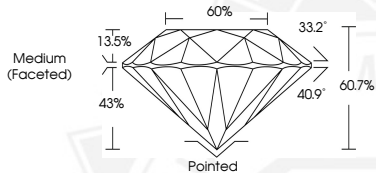

January 7, 2026

IGI Report Number 757512264

ROUND BRILLIANT
NATURAL DIAMOND
4.27 - 4.30 X 2.60 MM

0.30 CARAT
G
VVS 1
EXCELLENT
EXCELLENT
NONE
Inscription(s) (I) 757512264