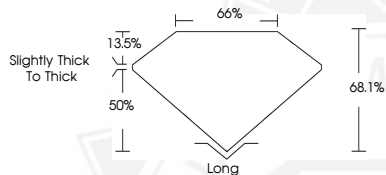

December 30, 2025

IGI Report Number 757511574

**EMERALD CUT
NATURAL DIAMOND**
5.15 X 3.83 X 2.61 MM

Carat Weight **0.50 CARAT**
Color Grade **G**
Clarity Grade **I.F.**
Cut Grade **VERY GOOD**
Polish **EXCELLENT**
Symmetry **EXCELLENT**
Fluorescence **NONE**
Inscription(s) **IGI 757511574**