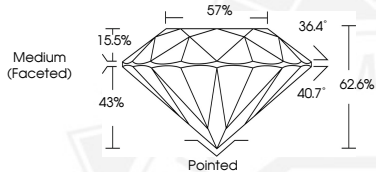

December 29, 2025

IGI Report Number 757511256

**ROUND BRILLIANT
NATURAL DIAMOND
5.00 - 5.04 X 3.14 MM**

Carat Weight **0.50 CARAT**
Color Grade **F**
Clarity Grade **VVS 1**
Cut Grade **EXCELLENT**
Polish **EXCELLENT**
Symmetry **EXCELLENT**
Fluorescence **NONE**
Inscription(s) **IGI 757511256**