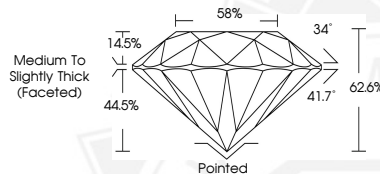

December 24, 2025

IGI Report Number 757510545

ROUND BRILLIANT

NATURAL DIAMOND

4.45 - 4.49 X 2.80 MM

Carat Weight 0.34 CARAT

Color Grade G

Clarity Grade I.F.

Cut Grade EXCELLENT

Polish EXCELLENT

Symmetry EXCELLENT

Fluorescence NONE

Inscription(s) IGI 757510545