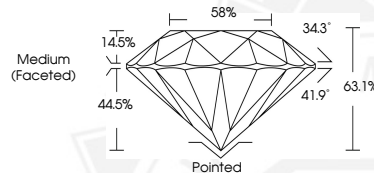

December 24, 2025

IGI Report Number 757510521

**ROUND BRILLIANT
NATURAL DIAMOND**
4.47 - 4.49 X 2.83 MM

Carat Weight **0.35 CARAT**
Color Grade **G**
Clarity Grade **I.F.**
Cut Grade **EXCELLENT**
Polish **EXCELLENT**
Symmetry **EXCELLENT**
Fluorescence **NONE**
Inscription(s) **IGI 757510521**