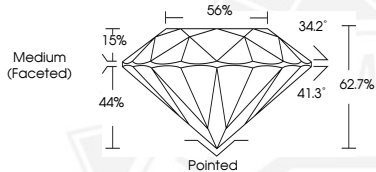

December 24, 2025
IGI Report Number **757510124**
ROUND BRILLIANT
NATURAL DIAMOND
4.47 - 4.50 X 2.82 MM
Carat Weight **0.34 CARAT**
Color Grade **G**
Clarity Grade **I.F.**
Cut Grade **EXCELLENT**
Polish **EXCELLENT**
Symmetry **EXCELLENT**
Fluorescence **NONE**
Inscription(s) **IGI 757510124**

December 24, 2025
IGI Report Number **757510124**
ROUND BRILLIANT
NATURAL DIAMOND
4.47 - 4.50 X 2.82 MM
Carat Weight **0.34 CARAT**
Color Grade **G**
Clarity Grade **I.F.**
Cut Grade **EXCELLENT**
Polish **EXCELLENT**
Symmetry **EXCELLENT**
Fluorescence **NONE**
Inscription(s) **IGI 757510124**