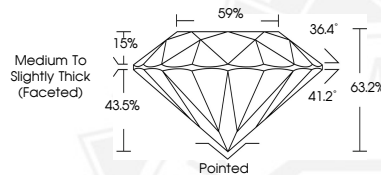

February 4, 2026

IGI Report Number 757502044

ROUND BRILLIANT

NATURAL DIAMOND

5.35 - 5.38 X 3.39 MM

Carat Weight 0.61 CARAT

Color Grade I

Clarity Grade VVS 1

Cut Grade EXCELLENT

Polish EXCELLENT

Symmetry EXCELLENT

Fluorescence NONE

Inscription(s) IGI 757502044