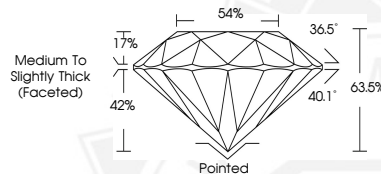

January 29, 2026
IGI Report Number 757501642
ROUND BRILLIANT
NATURAL DIAMOND
5.57 - 5.62 X 3.55 MM
0.70 CARAT
J
EXCELLENT
EXCELLENT
EXCELLENT
VERY GOOD
VERY SLIGHT
(IGI) 757501642