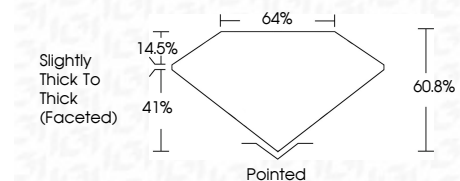

ELECTRONIC COPY

75655248
Report verification at igi.org

December 30, 2025
IGI Report Number **75655248**
Description **NATURAL DIAMOND**
Shape and Cutting Style **PEAR BRILLIANT**
Measurements **8.61 X 5.51 X 3.35 MM**
GRADING RESULTS
Carat Weight **1.00 CARAT**
Color Grade **J**
Clarity Grade **VVS 1**
Cut Grade **VERY GOOD**

December 30, 2025
IGI Report Number **75655248**
Description **NATURAL DIAMOND**
Shape and Cutting Style **PEAR BRILLIANT**
Measurements **8.61 X 5.51 X 3.35 MM**

GRADING RESULTS

Carat Weight **1.00 CARAT**
Color Grade **J**
Clarity Grade **VVS 1**
Cut Grade **VERY GOOD**

ADDITIONAL GRADING INFORMATION

Polish **EXCELLENT**
Symmetry **EXCELLENT**
Fluorescence **NONE**
Inscription(s) **75655248**

PROPORTIONS

Sample Image Used

CLARITY CHARACTERISTICS

KEY TO SYMBOLS

Red symbols indicate internal characteristics.
Green symbols indicate external characteristics.

ADDITIONAL GRADING INFORMATION

Polish **EXCELLENT**
Symmetry **EXCELLENT**
Fluorescence **NONE**
Inscription(s) **75655248**

IGI

December 30, 2025
IGI Report No 75655248
PEAR BRILLIANT
8.61 X 5.51 X 3.35 MM
1.00 CARAT
J
Color Grade
VERY GOOD
VVS 1
60.8%
41%
64%
Slightly Thick To Thick (Faceted)
Pointed
EXCELLENT
EXCELLENT
NONE
NONE
75655248