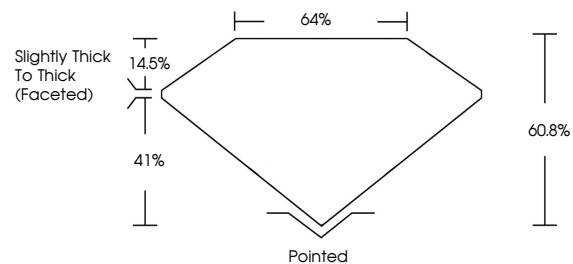

ELECTRONIC COPY

75655248
Report verification at igi.org

December 30, 2025
IGI Report Number **75655248**
Description **NATURAL DIAMOND**
Shape and Cutting Style **PEAR BRILLIANT**
Measurements **8.61 X 5.51 X 3.35 MM**
GRADING RESULTS
Carat Weight **1.00 CARAT**
Color Grade **J**
Clarity Grade **VVS 1**
Cut Grade **VERY GOOD**

December 30, 2025
IGI Report Number **75655248**
Description **NATURAL DIAMOND**
Shape and Cutting Style **PEAR BRILLIANT**
Measurements **8.61 X 5.51 X 3.35 MM**

GRADING RESULTS

Carat Weight **1.00 CARAT**
Color Grade **J**
Clarity Grade **VVS 1**
Cut Grade **VERY GOOD**

ADDITIONAL GRADING INFORMATION

Polish **EXCELLENT**
Symmetry **EXCELLENT**
Fluorescence **NONE**
Inscription(s) **75655248**

PROPORTIONS

Sample Image Used

CLARITY CHARACTERISTICS

KEY TO SYMBOLS

Red symbols indicate internal characteristics.
Green symbols indicate external characteristics.

ADDITIONAL GRADING INFORMATION

Polish **EXCELLENT**
Symmetry **EXCELLENT**
Fluorescence **NONE**
Inscription(s) **75655248**

IGI

December 30, 2025
IGI Report No 75655248
PEAR BRILLIANT
8.61 X 5.51 X 3.35 MM
1.00 CARAT
J
Color Grade
VERY GOOD
VVS 1
60.8%
41%
64%
Slightly Thick To Thick (Faceted)
Pointed
EXCELLENT
EXCELLENT
NONE
NONE
75655248