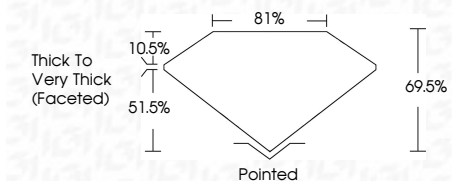

ELECTRONIC COPY

756554991
Report verification at igi.org

December 30, 2025
IGI Report Number **756554991**
Description **NATURAL DIAMOND**
Shape and Cutting Style **SQUARE EMERALD CUT**
Measurements **5.36 X 5.34 X 3.71 MM**

GRADING RESULTS

Carat Weight **1.00 CARAT**
Color Grade **G**
Clarity Grade **SI 1**
Cut Grade **VERY GOOD**

ADDITIONAL GRADING INFORMATION

Polish **EXCELLENT**
Symmetry **VERY GOOD**
Fluorescence **NONE**
Inscription(s) **(IGI) 756554991**

IGI

December 30, 2025
IGI Report No 756554991
SQUARE EMERALD CUT
5.36 X 5.34 X 3.71 MM
1.00 CARAT
G
SI 1
VERY GOOD
69.5%
81%
Thick to Very Thick (Faceted)
Pointed
EXCELLENT
VERY GOOD
NONE
(IGI) 756554991

DIAMOND REPORT

December 30, 2025
IGI Report Number **756554991**
Description **NATURAL DIAMOND**
Shape and Cutting Style **SQUARE EMERALD CUT**
Measurements **5.36 X 5.34 X 3.71 MM**

GRADING RESULTS

Carat Weight **1.00 CARAT**
Color Grade **G**
Clarity Grade **SI 1**
Cut Grade **VERY GOOD**