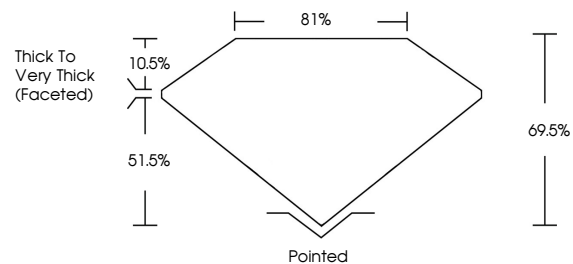

ELECTRONIC COPY

756554991
Report verification at igi.org

December 30, 2025
IGI Report Number **756554991**
Description **NATURAL DIAMOND**
Shape and Cutting Style **SQUARE EMERALD CUT**
Measurements **5.36 X 5.34 X 3.71 MM**

IGI

December 30, 2025
IGI Report No 756554991
SQUARE EMERALD CUT
5.36 X 5.34 X 3.71 MM
1.00 CARAT
G
SI 1
VERY GOOD
69.5%
81%
Thick to Very Thick (Faceted)
Pointed
EXCELLENT
VERY GOOD
NONE
(IGI) 756554991

DIAMOND REPORT

December 30, 2025
IGI Report Number **756554991**
Description **NATURAL DIAMOND**
Shape and Cutting Style **SQUARE EMERALD CUT**
Measurements **5.36 X 5.34 X 3.71 MM**

GRADING RESULTS

Carat Weight **1.00 CARAT**
Color Grade **G**
Clarity Grade **SI 1**
Cut Grade **VERY GOOD**

ADDITIONAL GRADING INFORMATION

Polish **EXCELLENT**
Symmetry **VERY GOOD**
Fluorescence **NONE**
Inscription(s) **(IGI) 756554991**

PROPORTIONS

Sample Image Used

CLARITY CHARACTERISTICS

KEY TO SYMBOLS

Red symbols indicate internal characteristics.
Green symbols indicate external characteristics.