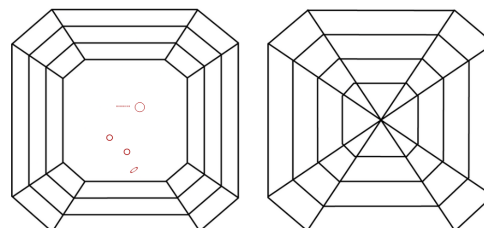

DIAMOND REPORT

December 30, 2025
IGI Report Number **756554991**
Description **NATURAL DIAMOND**
Shape and Cutting Style **SQUARE EMERALD CUT**
Measurements **5.36 X 5.34 X 3.71 MM**

GRADING RESULTS

Carat Weight **1.00 CARAT**
Color Grade **G**
Clarity Grade **SI 1**
Cut Grade **VERY GOOD**

ADDITIONAL GRADING INFORMATION

Polish **EXCELLENT**
Symmetry **VERY GOOD**
Fluorescence **NONE**
Inscription(s) **(IGI) 756554991**

PROPORTIONS

Sample Image Used

CLARITY CHARACTERISTICS

KEY TO SYMBOLS

Red symbols indicate internal characteristics.
Green symbols indicate external characteristics.