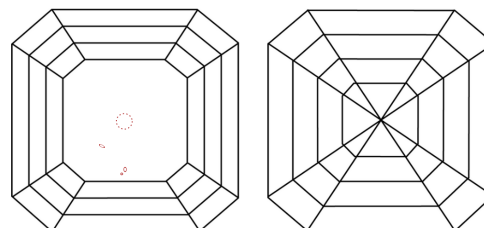

ELECTRONIC COPY

756554984
Report verification at igi.org

December 30, 2025
IGI Report Number **756554984**
Description **NATURAL DIAMOND**
Shape and Cutting Style **SQUARE EMERALD CUT**
Measurements **5.52 X 5.46 X 3.64 MM**
GRADING RESULTS
Carat Weight **1.02 CARAT**
Color Grade **I**
Clarity Grade **VS 2**
Cut Grade **VERY GOOD**

DIAMOND REPORT

December 30, 2025
IGI Report Number **756554984**
Description **NATURAL DIAMOND**
Shape and Cutting Style **SQUARE EMERALD CUT**
Measurements **5.52 X 5.46 X 3.64 MM**

GRADING RESULTS

Carat Weight **1.02 CARAT**
Color Grade **I**
Clarity Grade **VS 2**
Cut Grade **VERY GOOD**

ADDITIONAL GRADING INFORMATION

Polish **EXCELLENT**
Symmetry **EXCELLENT**
Fluorescence **NONE**
Inscription(s) **756554984**

PROPORTIONS

Sample Image Used

CLARITY CHARACTERISTICS

KEY TO SYMBOLS

Red symbols indicate internal characteristics.
Green symbols indicate external characteristics.