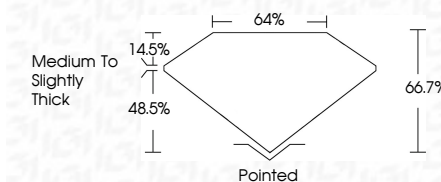

ELECTRONIC COPY

756554984
Report verification at igi.org

December 30, 2025
IGI Report Number **756554984**
Description **NATURAL DIAMOND**
Shape and Cutting Style **SQUARE EMERALD CUT**
Measurements **5.52 X 5.46 X 3.64 MM**
GRADING RESULTS
Carat Weight **1.02 CARAT**
Color Grade **I**
Clarity Grade **VS 2**
Cut Grade **VERY GOOD**

DIAMOND REPORT

December 30, 2025
IGI Report Number **756554984**
Description **NATURAL DIAMOND**
Shape and Cutting Style **SQUARE EMERALD CUT**
Measurements **5.52 X 5.46 X 3.64 MM**

GRADING RESULTS

Carat Weight **1.02 CARAT**
Color Grade **I**
Clarity Grade **VS 2**
Cut Grade **VERY GOOD**

ADDITIONAL GRADING INFORMATION

Polish **EXCELLENT**
Symmetry **EXCELLENT**
Fluorescence **NONE**
Inscription(s) **756554984**

PROPORTIONS

Sample Image Used

CLARITY CHARACTERISTICS

KEY TO SYMBOLS

Red symbols indicate internal characteristics.
Green symbols indicate external characteristics.

ADDITIONAL GRADING INFORMATION

Polish **EXCELLENT**
Symmetry **EXCELLENT**
Fluorescence **NONE**
Inscription(s) **756554984**

IGI

December 30, 2025
IGI Report No 756554984
SQUARE EMERALD CUT
6.52 X 5.46 X 3.64 MM
1.02 CARAT
I
Color Grade
VS 2
VERY GOOD
66.7%
64%
Medium To Slightly Thick
Pointed
EXCELLENT
EXCELLENT
NONE
756554984