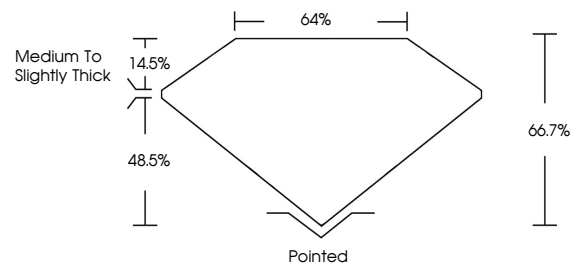

ELECTRONIC COPY

756554984
Report verification at igi.org

December 30, 2025
IGI Report Number **756554984**
Description **NATURAL DIAMOND**
Shape and Cutting Style **SQUARE EMERALD CUT**
Measurements **5.52 X 5.46 X 3.64 MM**
GRADING RESULTS
Carat Weight **1.02 CARAT**
Color Grade **I**
Clarity Grade **VS 2**
Cut Grade **VERY GOOD**

DIAMOND REPORT

December 30, 2025
IGI Report Number **756554984**
Description **NATURAL DIAMOND**
Shape and Cutting Style **SQUARE EMERALD CUT**
Measurements **5.52 X 5.46 X 3.64 MM**

GRADING RESULTS

Carat Weight **1.02 CARAT**
Color Grade **I**
Clarity Grade **VS 2**
Cut Grade **VERY GOOD**

ADDITIONAL GRADING INFORMATION

Polish **EXCELLENT**
Symmetry **EXCELLENT**
Fluorescence **NONE**
Inscription(s) **756554984**

PROPORTIONS

Sample Image Used

CLARITY CHARACTERISTICS

KEY TO SYMBOLS

Red symbols indicate internal characteristics.
Green symbols indicate external characteristics.

ADDITIONAL GRADING INFORMATION

Polish **EXCELLENT**
Symmetry **EXCELLENT**
Fluorescence **NONE**
Inscription(s) **756554984**

IGI

December 30, 2025
IGI Report No 756554984
SQUARE EMERALD CUT
6.52 X 5.46 X 3.64 MM
1.02 CARAT
I
Color Grade
VS 2
VERY GOOD
66.7%
64%
Medium To Slightly Thick
Pointed
EXCELLENT
EXCELLENT
NONE
756554984