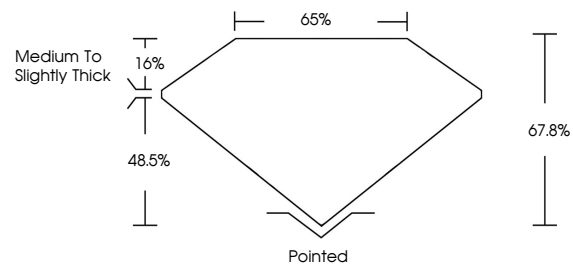

ELECTRONIC COPY

756554971
Report verification at igi.org

December 30, 2025
IGI Report Number **756554971**
Description **NATURAL DIAMOND**
Shape and Cutting Style **SQUARE EMERALD CUT**
Measurements **6.86 X 6.86 X 4.65 MM**

IGI

December 30, 2025
IGI Report No 756554971
SQUARE EMERALD CUT
6.86 X 6.86 X 4.65 MM
2.04 CARATS
H
VS 2
VERY GOOD
67.8%
65%
Medium To Slightly Thick
Pointed
EXCELLENT
EXCELLENT
NONE
(IGI) 756554971

DIAMOND REPORT

December 30, 2025
IGI Report Number **756554971**
Description **NATURAL DIAMOND**
Shape and Cutting Style **SQUARE EMERALD CUT**
Measurements **6.86 X 6.86 X 4.65 MM**

GRADING RESULTS

Carat Weight **2.04 CARATS**
Color Grade **H**
Clarity Grade **VS 2**
Cut Grade **VERY GOOD**

ADDITIONAL GRADING INFORMATION

Polish **EXCELLENT**
Symmetry **EXCELLENT**
Fluorescence **NONE**
Inscription(s) **(IGI) 756554971**

PROPORTIONS

Sample Image Used

CLARITY CHARACTERISTICS

KEY TO SYMBOLS

Red symbols indicate internal characteristics.
Green symbols indicate external characteristics.