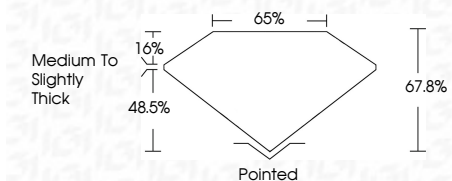

ELECTRONIC COPY

756554971
Report verification at igi.org

December 30, 2025
IGI Report Number **756554971**
Description **NATURAL DIAMOND**
Shape and Cutting Style **SQUARE EMERALD CUT**
Measurements **6.86 X 6.86 X 4.65 MM**

GRADING RESULTS

Carat Weight **2.04 CARATS**
Color Grade **H**
Clarity Grade **VS 2**
Cut Grade **VERY GOOD**

ADDITIONAL GRADING INFORMATION

Polish **EXCELLENT**
Symmetry **EXCELLENT**
Fluorescence **NONE**
Inscription(s) **(IGI) 756554971**

IGI

December 30, 2025
IGI Report No 756554971
SQUARE EMERALD CUT
6.86 X 6.86 X 4.65 MM
2.04 CARATS
H
VS 2
VERY GOOD
67.8%
65%
Medium To Slightly Thick
Pointed
EXCELLENT
EXCELLENT
NONE
(IGI) 756554971

DIAMOND REPORT

December 30, 2025
IGI Report Number **756554971**
Description **NATURAL DIAMOND**
Shape and Cutting Style **SQUARE EMERALD CUT**
Measurements **6.86 X 6.86 X 4.65 MM**

GRADING RESULTS

Carat Weight **2.04 CARATS**
Color Grade **H**
Clarity Grade **VS 2**
Cut Grade **VERY GOOD**