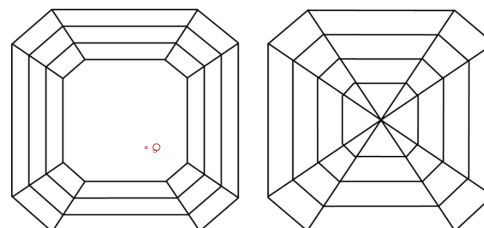

CLARITY CHARACTERISTICS

KEY TO SYMBOLS

Red symbols indicate internal characteristics.
Green symbols indicate external characteristics.

COLOR

D - F	G - J	K - M	N - R	S - Z	FANCY
Colorless	Near Colorless	Slightly Tinted	Very Light Color	Light Color	

CLARITY

FL	IF	VVS 1-2	VS 1-2	SI 1-2	I 1-3
Flawless	Internally Flawless	Very Very Slightly Included	Very Slightly Included	Slightly Included	Included