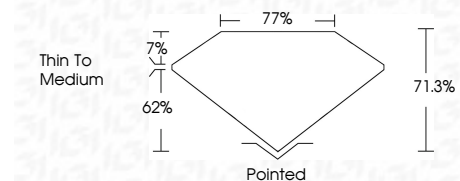

ELECTRONIC COPY

756554966
Report verification at igi.org

January 5, 2026
IGI Report Number **756554966**
Description **NATURAL DIAMOND**
Shape and Cutting Style **PRINCESS CUT**
Measurements **6.53 X 6.30 X 4.49 MM**

GRADING RESULTS

Carat Weight **1.50 CARAT**
Color Grade **G**
Clarity Grade **VVS 2**
Cut Grade **VERY GOOD**

ADDITIONAL GRADING INFORMATION

Polish **EXCELLENT**
Symmetry **EXCELLENT**
Fluorescence **VERY SLIGHT**
Inscription(s) **(IGI) 756554966**

January 5, 2026
IGI Report No. 756554966
PRINCESS CUT
6.53 X 6.30 X 4.49 MM
1.50 CARAT
G
VVS 2
VERY GOOD
71.3%
77%
Thin To Medium
Pointed
EXCELLENT
EXCELLENT
VERY SLIGHT
(IGI) 756554966

DIAMOND REPORT

January 5, 2026
IGI Report Number **756554966**
Description **NATURAL DIAMOND**
Shape and Cutting Style **PRINCESS CUT**
Measurements **6.53 X 6.30 X 4.49 MM**