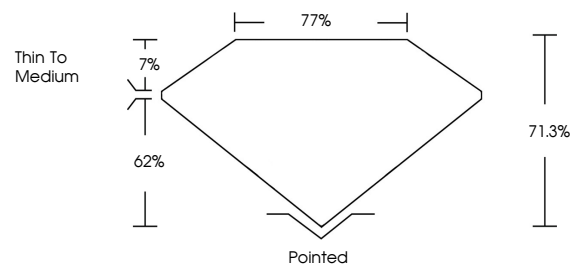

GRADING RESULTS

Carat Weight **1.50 CARAT**
Color Grade **G**
Clarity Grade **VVS 2**
Cut Grade **VERY GOOD**

ADDITIONAL GRADING INFORMATION

Polish **EXCELLENT**
Symmetry **EXCELLENT**
Fluorescence **VERY SLIGHT**
Inscription(s) **(IGI) 756554966**

January 5, 2026
IGI Report No. 756554966
PRINCESS CUT
6.53 X 6.30 X 4.49 MM
1.50 CARAT
G
VVS 2
VERY GOOD
71.3%
77%
Thin To Medium
Pointed
EXCELLENT
EXCELLENT
VERY SLIGHT
(IGI) 756554966

DIAMOND REPORT

January 5, 2026
IGI Report Number **756554966**
Description **NATURAL DIAMOND**
Shape and Cutting Style **PRINCESS CUT**
Measurements **6.53 X 6.30 X 4.49 MM**

PROPORTIONS

Sample Image Used

CLARITY CHARACTERISTICS

KEY TO SYMBOLS

Red symbols indicate internal characteristics.
Green symbols indicate external characteristics.

COLOR

D - F	G - J	K - M	N - R	S - Z	FANCY
Colorless	Near Colorless	Slightly Tinted	Very Light Color	Light Color	