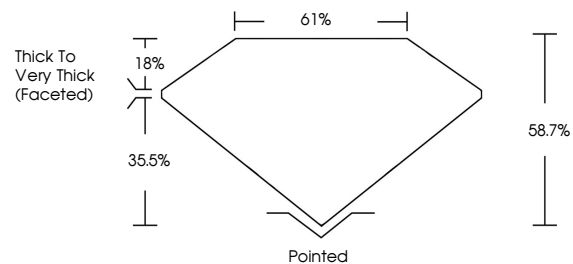

GRADING RESULTS

Carat Weight **2.01 CARATS**
Color Grade **I**
Clarity Grade **SI 1**
Cut Grade **VERY GOOD**

ADDITIONAL GRADING INFORMATION

Polish **EXCELLENT**
Symmetry **EXCELLENT**
Fluorescence **NONE**
Inscription(s) **(IGI) 756554652**

IGI

December 22, 2025
IGI Report No 756554652
PEAR BRILLIANT
10.56 X 7.00 X 4.11 MM
2.01 CARATS
I
SI 1
VERY GOOD
88.7%
61%
Thick to Very Thick (Faceted)
Pointed
EXCELLENT
EXCELLENT
NONE
(IGI) 756554652

DIAMOND REPORT

December 22, 2025
IGI Report Number **756554652**
Description **NATURAL DIAMOND**
Shape and Cutting Style **PEAR BRILLIANT**
Measurements **10.56 X 7.00 X 4.11 MM**

GRADING RESULTS

Carat Weight **2.01 CARATS**
Color Grade **I**
Clarity Grade **SI 1**
Cut Grade **VERY GOOD**

ADDITIONAL GRADING INFORMATION

Polish **EXCELLENT**
Symmetry **EXCELLENT**
Fluorescence **NONE**
Inscription(s) **(IGI) 756554652**

PROPORTIONS

Sample Image Used

CLARITY CHARACTERISTICS

KEY TO SYMBOLS

Red symbols indicate internal characteristics.
Green symbols indicate external characteristics.