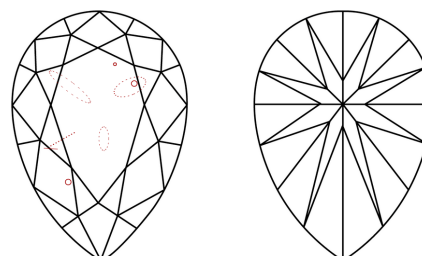

ELECTRONIC COPY

756554652
Report verification at igi.org

December 22, 2025
IGI Report Number **756554652**
Description **NATURAL DIAMOND**
Shape and Cutting Style **PEAR BRILLIANT**
Measurements **10.56 X 7.00 X 4.11 MM**

DIAMOND REPORT

December 22, 2025
IGI Report Number **756554652**
Description **NATURAL DIAMOND**
Shape and Cutting Style **PEAR BRILLIANT**
Measurements **10.56 X 7.00 X 4.11 MM**

GRADING RESULTS

Carat Weight **2.01 CARATS**
Color Grade **I**
Clarity Grade **SI 1**
Cut Grade **VERY GOOD**

ADDITIONAL GRADING INFORMATION

Polish **EXCELLENT**
Symmetry **EXCELLENT**
Fluorescence **NONE**
Inscription(s) **(IGI) 756554652**

PROPORTIONS

Sample Image Used

CLARITY CHARACTERISTICS

KEY TO SYMBOLS

Red symbols indicate internal characteristics.
Green symbols indicate external characteristics.

COLOR

D - F	G - J	K - M	N - R	S - Z	FANCY
Colorless	Near Colorless	Slightly Tinted	Very Light Color	Light Color	

CLARITY

FL	IF	VVS ¹⁻²	VS ¹⁻²	SI ¹⁻²	I ¹⁻³
Flawless	Internally Flawless	Very Very Slightly Included	Very Slightly Included	Slightly Included	Included