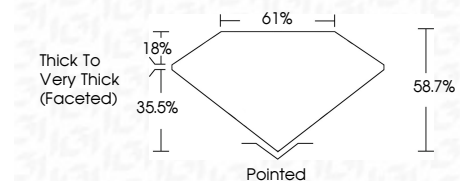

ELECTRONIC COPY

756554652
Report verification at igi.org

December 22, 2025
IGI Report Number **756554652**
Description **NATURAL DIAMOND**
Shape and Cutting Style **PEAR BRILLIANT**
Measurements **10.56 X 7.00 X 4.11 MM**

GRADING RESULTS

Carat Weight **2.01 CARATS**
Color Grade **I**
Clarity Grade **SI 1**
Cut Grade **VERY GOOD**

ADDITIONAL GRADING INFORMATION

Polish **EXCELLENT**
Symmetry **EXCELLENT**
Fluorescence **NONE**
Inscription(s) **(IGI) 756554652**

IGI

December 22, 2025
IGI Report No 756554652
PEAR BRILLIANT
10.56 X 7.00 X 4.11 MM
2.01 CARATS
I
SI 1
VERY GOOD
88.7%
61%
Thick to Very Thick (Faceted)
Pointed
EXCELLENT
EXCELLENT
NONE
(IGI) 756554652

DIAMOND REPORT

December 22, 2025
IGI Report Number **756554652**
Description **NATURAL DIAMOND**
Shape and Cutting Style **PEAR BRILLIANT**
Measurements **10.56 X 7.00 X 4.11 MM**

GRADING RESULTS

Carat Weight **2.01 CARATS**
Color Grade **I**
Clarity Grade **SI 1**
Cut Grade **VERY GOOD**