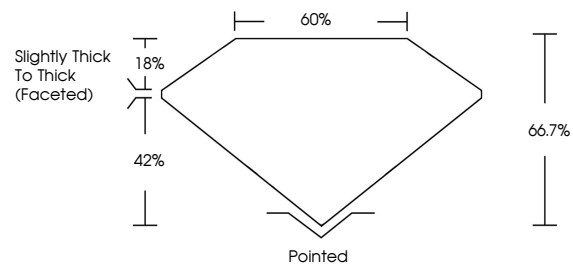

ELECTRONIC COPY

756554411
Report verification at igi.org

December 27, 2025
IGI Report Number **756554411**
Description **NATURAL DIAMOND**
Shape and Cutting Style **PEAR BRILLIANT**
Measurements **8.24 X 5.38 X 3.59 MM**
GRADING RESULTS
Carat Weight **1.01 CARAT**
Color Grade **G**
Clarity Grade **SI 1**
Cut Grade **VERY GOOD**

DIAMOND REPORT

December 27, 2025
IGI Report Number **756554411**
Description **NATURAL DIAMOND**
Shape and Cutting Style **PEAR BRILLIANT**
Measurements **8.24 X 5.38 X 3.59 MM**

GRADING RESULTS

Carat Weight **1.01 CARAT**
Color Grade **G**
Clarity Grade **SI 1**
Cut Grade **VERY GOOD**

ADDITIONAL GRADING INFORMATION

Polish **EXCELLENT**
Symmetry **EXCELLENT**
Fluorescence **NONE**
Inscription(s) **756554411**

PROPORTIONS

Sample Image Used

CLARITY CHARACTERISTICS

KEY TO SYMBOLS

Red symbols indicate internal characteristics.
Green symbols indicate external characteristics.

ADDITIONAL GRADING INFORMATION

Polish **EXCELLENT**
Symmetry **EXCELLENT**
Fluorescence **NONE**
Inscription(s) **756554411**

IGI

December 27, 2025
IGI Report No 756554411
PEAR BRILLIANT
8.24 X 5.38 X 3.59 MM
1.01 CARAT
G
VERY GOOD
SI 1
66.7%
60%
Slightly Thick To Thick (Faceted)
Pointed
EXCELLENT
EXCELLENT
NONE
756554411