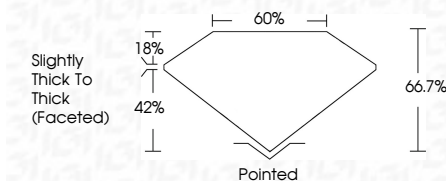

ELECTRONIC COPY

756554411
Report verification at igi.org

December 27, 2025
IGI Report Number **756554411**
Description **NATURAL DIAMOND**
Shape and Cutting Style **PEAR BRILLIANT**
Measurements **8.24 X 5.38 X 3.59 MM**
GRADING RESULTS
Carat Weight **1.01 CARAT**
Color Grade **G**
Clarity Grade **SI 1**
Cut Grade **VERY GOOD**

DIAMOND REPORT

December 27, 2025
IGI Report Number **756554411**
Description **NATURAL DIAMOND**
Shape and Cutting Style **PEAR BRILLIANT**
Measurements **8.24 X 5.38 X 3.59 MM**

GRADING RESULTS

Carat Weight **1.01 CARAT**
Color Grade **G**
Clarity Grade **SI 1**
Cut Grade **VERY GOOD**

ADDITIONAL GRADING INFORMATION

Polish **EXCELLENT**
Symmetry **EXCELLENT**
Fluorescence **NONE**
Inscription(s) **756554411**

PROPORTIONS

Sample Image Used

CLARITY CHARACTERISTICS

KEY TO SYMBOLS

Red symbols indicate internal characteristics.
Green symbols indicate external characteristics.

ADDITIONAL GRADING INFORMATION

Polish **EXCELLENT**
Symmetry **EXCELLENT**
Fluorescence **NONE**
Inscription(s) **756554411**

IGI

December 27, 2025
IGI Report No 756554411
PEAR BRILLIANT
8.24 X 5.38 X 3.59 MM
1.01 CARAT
G
VERY GOOD
SI 1
66.7%
60%
Slightly Thick To Thick (Faceted)
Pointed
EXCELLENT
EXCELLENT
NONE
756554411