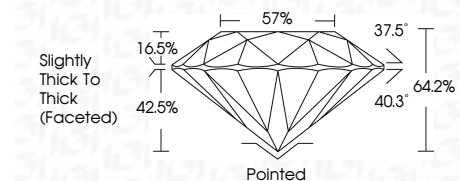

ELECTRONIC COPY

756554324
Report verification at igi.org

December 19, 2025
IGI Report Number **756554324**
Description **NATURAL DIAMOND**
Shape and Cutting Style **ROUND BRILLIANT**
Measurements **7.10 - 7.14 X 4.58 MM**

GRADING RESULTS

Carat Weight **1.50 CARAT**
Color Grade **J**
Clarity Grade **VS 2**
Cut Grade **VERY GOOD**

ADDITIONAL GRADING INFORMATION

Polish **EXCELLENT**
Symmetry **EXCELLENT**
Fluorescence **NONE**
Inscription(s) **(IGI) 756554324**

IGI

December 19, 2025
IGI Report No 756554324
ROUND BRILLIANT
1.50 CARAT
Color Grade **J**
Clarity Grade **VS 2**
Depth **42.5%**
Table **57%**
Girdle **Slightly Thick To Thick (Faceted)**
Culet **Pointed**
Polish **EXCELLENT**
Symmetry **EXCELLENT**
Fluorescence **NONE**
Inscriptions(s) **(IGI) 756554324**

Sample Image Used

PROPORTIONS

CLARITY CHARACTERISTICS

KEY TO SYMBOLS

Red symbols indicate internal characteristics.
Green symbols indicate external characteristics.

COLOR

D - F	G - J	K - M	N - R	S - Z	FANCY
Colorless	Near Colorless	Slightly Tinted	Very Light Color	Light Color	