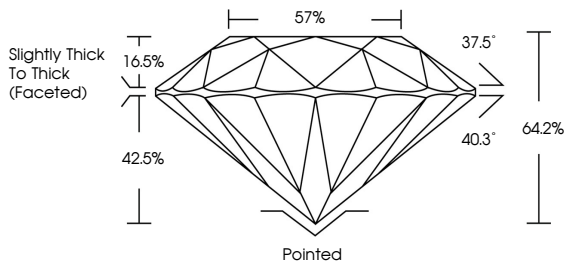

ELECTRONIC COPY

756554324
Report verification at igi.org

December 19, 2025
IGI Report Number **756554324**
Description **NATURAL DIAMOND**
Shape and Cutting Style **ROUND BRILLIANT**
Measurements **7.10 - 7.14 X 4.58 MM**

GRADING RESULTS

Carat Weight **1.50 CARAT**
Color Grade **J**
Clarity Grade **VS 2**
Cut Grade **VERY GOOD**

ADDITIONAL GRADING INFORMATION

Polish **EXCELLENT**
Symmetry **EXCELLENT**
Fluorescence **NONE**
Inscription(s) **(IGI) 756554324**

IGI

December 19, 2025
IGI Report No 756554324
ROUND BRILLIANT
1.50 CARAT
Color Grade **J**
Clarity Grade **VS 2**
Depth **42.5%**
Table **57%**
Girdle **Slightly Thick To Thick (Faceted)**
Culet **Pointed**
Polish **EXCELLENT**
Symmetry **EXCELLENT**
Fluorescence **NONE**
Inscriptions(s) **(IGI) 756554324**

Sample Image Used

PROPORTIONS

CLARITY CHARACTERISTICS

KEY TO SYMBOLS

Red symbols indicate internal characteristics.
Green symbols indicate external characteristics.

COLOR

D - F	G - J	K - M	N - R	S - Z	FANCY
Colorless	Near Colorless	Slightly Tinted	Very Light Color	Light Color	