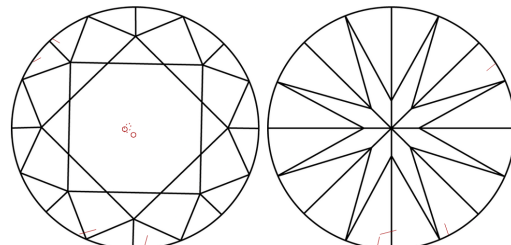

ELECTRONIC COPY

756554324
Report verification at igi.org

December 19, 2025
IGI Report Number **756554324**
Description **NATURAL DIAMOND**
Shape and Cutting Style **ROUND BRILLIANT**
Measurements **7.10 - 7.14 X 4.58 MM**

IGI

December 19, 2025
IGI Report No 756554324
ROUND BRILLIANT
1.50 CARAT
Color Grade **J**
Clarity Grade **VS 2**
Depth **42.5%**
Table **57%**
Girdle **Slightly Thick To Thick (Faceted)**
Culet **Pointed**
Polish **EXCELLENT**
Symmetry **EXCELLENT**
Fluorescence **NONE**
Inscriptions(s) **(IGI) 756554324**

Sample Image Used

PROPORTIONS

CLARITY CHARACTERISTICS

KEY TO SYMBOLS

Red symbols indicate internal characteristics.
Green symbols indicate external characteristics.

COLOR

D - F	G - J	K - M	N - R	S - Z	FANCY
Colorless	Near Colorless	Slightly Tinted	Very Light Color	Light Color	