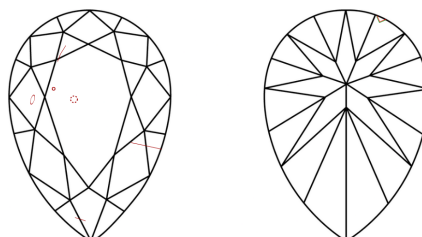

IGI

December 18, 2025
IGI Report No 755514345
PEAR BRILLIANT
14.14 X 8.75 X 5.10 MM
4.01 CARATS
J
Color Grade
VS 2
VERY GOOD
58.3%
59%
Slightly Thick To Thick (Faceted)
Pointed
EXCELLENT
EXCELLENT
NONE
IGI 755514345

DIAMOND REPORT

December 18, 2025
IGI Report Number **755514345**
Description **NATURAL DIAMOND**
Shape and Cutting Style **PEAR BRILLIANT**
Measurements **14.14 X 8.75 X 5.10 MM**

GRADING RESULTS

Carat Weight **4.01 CARATS**
Color Grade **J**
Clarity Grade **VS 2**
Cut Grade **VERY GOOD**

ADDITIONAL GRADING INFORMATION

Polish **EXCELLENT**
Symmetry **EXCELLENT**
Fluorescence **NONE**
Inscription(s) **IGI 755514345**

PROPORTIONS

Sample Image Used

CLARITY CHARACTERISTICS

KEY TO SYMBOLS

Red symbols indicate internal characteristics.
Green symbols indicate external characteristics.

COLOR

D - F	G - J	K - M	N - R	S - Z	FANCY
Colorless	Near Colorless	Slightly Tinted	Very Light Color	Light Color	

CLARITY

FL	IF	VVS 1-2	VS 1-2	SI 1-2	I 1-3
Flawless	Internally Flawless	Very Very Slightly Included	Very Slightly Included	Slightly Included	Included