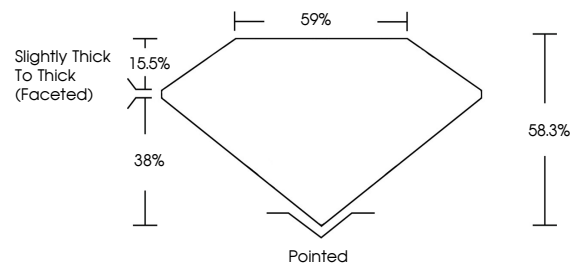

GRADING RESULTS

Carat Weight **4.01 CARATS**
Color Grade **J**
Clarity Grade **VS 2**
Cut Grade **VERY GOOD**

ADDITIONAL GRADING INFORMATION

Polish **EXCELLENT**
Symmetry **EXCELLENT**
Fluorescence **NONE**
Inscription(s) **IGI 755514345**

IGI

December 18, 2025
IGI Report No 755514345
PEAR BRILLIANT
14.14 X 8.75 X 5.10 MM
4.01 CARATS
J
Color Grade
VS 2
VERY GOOD
58.3%
59%
Slightly Thick To Thick (Faceted)
Pointed
EXCELLENT
EXCELLENT
NONE
IGI 755514345

DIAMOND REPORT

December 18, 2025
IGI Report Number **755514345**
Description **NATURAL DIAMOND**
Shape and Cutting Style **PEAR BRILLIANT**
Measurements **14.14 X 8.75 X 5.10 MM**

GRADING RESULTS

Carat Weight **4.01 CARATS**
Color Grade **J**
Clarity Grade **VS 2**
Cut Grade **VERY GOOD**

ADDITIONAL GRADING INFORMATION

Polish **EXCELLENT**
Symmetry **EXCELLENT**
Fluorescence **NONE**
Inscription(s) **IGI 755514345**

PROPORTIONS

Sample Image Used

CLARITY CHARACTERISTICS

KEY TO SYMBOLS

Red symbols indicate internal characteristics.
Green symbols indicate external characteristics.