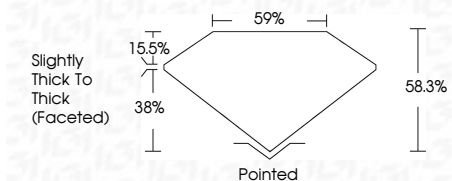

ELECTRONIC COPY

755514345
Report verification at igi.org

December 18, 2025
IGI Report Number **755514345**
Description **NATURAL DIAMOND**
Shape and Cutting Style **PEAR BRILLIANT**
Measurements **14.14 X 8.75 X 5.10 MM**

GRADING RESULTS

Carat Weight **4.01 CARATS**
Color Grade **J**
Clarity Grade **VS 2**
Cut Grade **VERY GOOD**

ADDITIONAL GRADING INFORMATION

Polish **EXCELLENT**
Symmetry **EXCELLENT**
Fluorescence **NONE**
Inscription(s) **IGI 755514345**

IGI

December 18, 2025
IGI Report No 755514345
PEAR BRILLIANT
14.14 X 8.75 X 5.10 MM
4.01 CARATS
J
Color Grade
VS 2
VERY GOOD
58.3%
59%
Slightly Thick To Thick (Faceted)
Pointed
EXCELLENT
EXCELLENT
NONE
IGI 755514345

DIAMOND REPORT

December 18, 2025
IGI Report Number **755514345**
Description **NATURAL DIAMOND**
Shape and Cutting Style **PEAR BRILLIANT**
Measurements **14.14 X 8.75 X 5.10 MM**

GRADING RESULTS

Carat Weight **4.01 CARATS**
Color Grade **J**
Clarity Grade **VS 2**
Cut Grade **VERY GOOD**