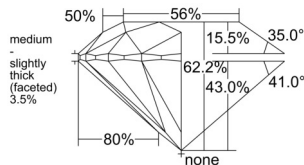

GIA®

FACSIMILE

GIA REPORT

7548939268

Verify this report at GIA.edu

GIA NATURAL DIAMOND DOSSIER®

April 02, 2026
GIA Report Number 7548939268
Shape and Cutting Style ..... Round Brilliant
Measurements ..... 5.68 - 5.72 x 3.55 mm

GRADING RESULTS

Carat Weight ..... 0.71 carat
Color Grade ..... G
Clarity Grade VVS1
Cut Grade ..... Excellent

ADDITIONAL GRADING INFORMATION

Polish ..... Excellent
Symmetry ..... Excellent
Fluorescence ..... None
Clarity Characteristics ..... Pinpoint
Inscription(s): GIA 7548939268

PROPORTIONS

GRADING SCALES

GIA COLOR SCALE

COLORLESS	D
	E
	F
	G
	H
	I
	J
NEAR COLORLESS	K
	L
Faint	M
	N
	O
	P
Very Light	Q
	R
	S
	T
	U
	V
Light	W
	X
	Y
	Z

GIA CLARITY SCALE

FLAWLESS	VERY VERY SLIGHTLY INCLUDED	VVS₁	
			VVS₂
INTERNALLY FLAWLESS	VERY SLIGHTLY INCLUDED	VS₁	
		VS₂	
SLIGHTLY INCLUDED	INCLUDED	SI₁	
		SI₂	
I₁	I₂	I₃	

GIA CUT SCALE

EXCELLENT
VERY GOOD
GOOD
FAIR
POOR