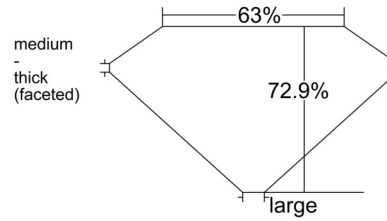

GIA NATURAL DIAMOND GRADING REPORT

 February 18, 2026
 GIA Report Number 7548663258
 Shape and Cutting Style Old Mine Brilliant
 Measurements 6.61 x 6.61 x 4.82 mm

GRADING RESULTS

 Carat Weight 1.70 carat
 Color Grade L
 Clarity Grade VS1

ADDITIONAL GRADING INFORMATION

 Polish Excellent
 Symmetry Very Good
 Fluorescence Medium Blue
 Inscription(s): GIA 7548663258

PROPORTIONS

Profile not to actual proportions

CLARITY CHARACTERISTICS

KEY TO SYMBOLS*

- Crystal

* Red symbols denote internal characteristics (inclusions). Green or black symbols denote external characteristics (blemishes). Diagram is an approximate representation of the diamond, and symbols shown indicate type, position, and approximate size of clarity characteristics. All clarity characteristics may not be shown. Details of finish are not shown.