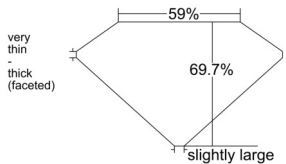

GIA®

FACSIMILE

GIA REPORT

7548641306

Verify this report at GIA.edu

GIA NATURAL DIAMOND DOSSIER®

February 16, 2026

GIA Report Number 7548641306

Shape and Cutting Style ..... Old Mine Brilliant

Measurements ..... 6.63 x 4.76 x 3.32 mm

GRADING RESULTS

Carat Weight ..... 0.90 carat

Color Grade I

Clarity Grade VS2

ADDITIONAL GRADING INFORMATION

Polish ..... Excellent

Symmetry ..... Very Good

Fluorescence ..... None

Clarity Characteristics..... Crystal, Cloud, Feather

Inscription(s): GIA 7548641306

PROPORTIONS

Profile not to actual proportions

GRADING SCALES

GIA COLOR SCALE		GIA CLARITY SCALE			
COLORLESS	D	VERY VERY SLIGHTLY INCLUDED	FLAWLESS		
	E		INTERNALLY FLAWLESS		
	F	VERY SLIGHTLY INCLUDED	VVS₁		
	G		VVS₂		
	H		VS₁		
	NEAR COLORLESS	I	SLIGHTLY INCLUDED	VS₂	
		J		SI₁	
		FAINT	K	INCLUDED	SI₂
			L		I₁
			M		I₂
VERT LIGHT	N	LIGHT	I₃		
	O				
	P				
	Q				
	R