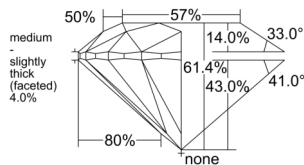

GIA®

FACSIMILE

GIA REPORT

7548587122

Verify this report at GIA.edu

GIA NATURAL DIAMOND DOSSIER®

February 04, 2026

GIA Report Number 7548587122

Shape and Cutting Style ..... Round Brilliant

Measurements ..... 4.47 - 4.50 x 2.76 mm

GRADING RESULTS

Carat Weight ..... 0.34 carat

Color Grade ..... F

Clarity Grade VS1

Cut Grade ..... Excellent

ADDITIONAL GRADING INFORMATION

Polish ..... Excellent

Symmetry ..... Excellent

Fluorescence ..... None

Clarity Characteristics ..... Feather, Cloud

Inscription(s): GIA 7548587122

PROPORTIONS

Profile to actual proportions

GRADING SCALES

GIA COLOR SCALE

COLOURESS	D
	E
	F
	G
	H
	I
	J
NEAR COLOURESS	K
	L
FAIN	M
	N
	O
	P
	R
	S
	T
	U
	V
	W
	X
	Y
LIGHT	Z

GIA CLARITY SCALE

VERY VERY SLIGHTLY INCLUDED	FLAWLESS
	INTERNALLY FLAWLESS
VERY SLIGHTLY INCLUDED	VVS₁
	VVS₂
SLIGHTLY INCLUDED	VS₁
	VS₂
INCLUDED	SI₁
	SI₂
	I₁
	I₂
	I₃

GIA CUT SCALE

EXCELLENT
VERY GOOD
GOOD
FAIR
POOR