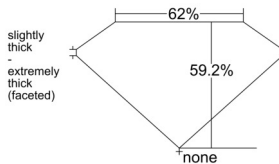

GIA®

FACSIMILE

GIA REPORT 7548418086

Verify this report at GIA.edu

GIA NATURAL DIAMOND DOSSIER®

January 09, 2026
GIA Report Number 7548418086
Shape and Cutting Style ..... Heart Brilliant
Measurements ..... 4.90 x 5.42 x 3.21 mm

GRADING RESULTS

Carat Weight ..... 0.50 carat
Color Grade ..... K
Clarity Grade SI1

ADDITIONAL GRADING INFORMATION

Polish ..... Excellent
Symmetry ..... Excellent
Fluorescence ..... Faint
Clarity Characteristics ..... Crystal
Inscription(s): GIA 7548418086

PROPORTIONS

Profile not to actual proportions

GRADING SCALES

GIA COLOR SCALE		GIA CLARITY SCALE	
COLORLESS	D	VERY VERY SLIGHTLY INCLUDED	FLAWLESS
	E		INTERNALLY FLAWLESS
	F		VVS₁
	G		VVS₂
	H		VS₁
	I		VS₂
	J		SI₁
	K		SI₂
	L		I₁
	M		I₂
NEAR COLORLESS	N	SLIGHTLY INCLUDED	I₃
	O		
	P		
	Q		
FAINT	R		
	S		
	T		
	U		
VERY LIGHT	V		
	W		
	X		
	Y		
LIGHT	Z