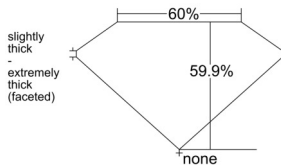

GIA®

FACSIMILE

GIA REPORT 7548352287

Verify this report at GIA.edu

GIA NATURAL DIAMOND DOSSIER®

December 31, 2025
GIA Report Number **7548352287**
Shape and Cutting Style ..... **Heart Brilliant**
Measurements ..... **5.02 x 5.71 x 3.43 mm**

GRADING RESULTS

Carat Weight ..... **0.60 carat**
Color Grade ..... **G**
Clarity Grade **VS2**

ADDITIONAL GRADING INFORMATION

Polish ..... **Excellent**
Symmetry ..... **Excellent**
Fluorescence ..... **Faint**
Clarity Characteristics ..... **Cloud, Feather**
Inscription(s): **GIA 7548352287**

PROPORTIONS

Profile not to actual proportions

GRADING SCALES

GIA COLOR SCALE		GIA CLARITY SCALE			
COLORLESS	D	VERY VERY SLIGHTLY INCLUDED	FLAWLESS		
	E		INTERNALLY FLAWLESS		
	F	VERY SLIGHTLY INCLUDED	VVS₁		
	G		VVS₂		
	H		VS₁		
	NEAR COLORLESS	I	SLIGHTLY INCLUDED	VS₂	
		J		SI₁	
		FAINT	K	INCLUDED	SI₂
			L		I₁
			M		I₂
VERT LIGHT	N	INCLUDED	I₃		
	O				
	P				
	Q				
	R				
LIGHT	S				
	T				
	U				
	V				
	W				
X					
Y					
Z