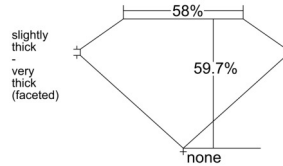

GIA®

FACSIMILE

GIA REPORT 7548292923

Verify this report at GIA.edu

GIA NATURAL DIAMOND DOSSIER®

December 23, 2025
GIA Report Number 7548292923
Shape and Cutting Style ..... Heart Brilliant
Measurements ..... 5.88 x 6.63 x 3.96 mm

GRADING RESULTS

Carat Weight ..... 0.90 carat
Color Grade ..... F
Clarity Grade VS1

ADDITIONAL GRADING INFORMATION

Polish ..... Excellent
Symmetry ..... Excellent
Fluorescence ..... None
Clarity Characteristics ..... Crystal, Feather
Inscription(s): GIA 7548292923

PROPORTIONS

Profile not to actual proportions

GRADING SCALES

GIA COLOR SCALE		GIA CLARITY SCALE			
COLORLESS	D	VERY VERY SLIGHTLY INCLUDED	FLAWLESS		
	E		INTERNALLY FLAWLESS		
	F	VERY SLIGHTLY INCLUDED	VS₁		
	G		VS₂		
	H		VS₁		
	NEAR COLORLESS	I	SLIGHTLY INCLUDED	VS₂	
		J		SI₁	
		FAINT	K	INCLUDED	SI₂
			L		I₁
			M		I₂
N			I₃		
VERT LIGHT	O	LIGHT			
	P				
	Q				
	R				
	S				
	T				
LIGHT	U				
	V				
	W				
	X				
Y					
Z