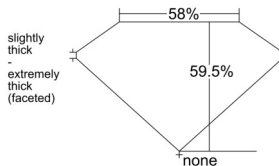

GIA®

FACSIMILE

GIA REPORT 7548277556

Verify this report at GIA.edu

GIA NATURAL DIAMOND DOSSIER®

December 22, 2025
GIA Report Number 7548277556
Shape and Cutting Style ..... Heart Brilliant
Measurements ..... 4.40 x 5.31 x 3.16 mm

GRADING RESULTS

Carat Weight ..... 0.45 carat
Color Grade ..... D
Clarity Grade VVS2

ADDITIONAL GRADING INFORMATION

Polish ..... Excellent
Symmetry ..... Excellent
Fluorescence ..... Medium Blue
Clarity Characteristics ..... Pinpoint
Inscription(s): GIA 7548277556

PROPORTIONS

Profile not to actual proportions

GRADING SCALES

GIA COLOR SCALE		GIA CLARITY SCALE			
COLORLESS	D	VERY VERY SLIGHTLY INCLUDED	FLAWLESS		
	E		INTERNALLY FLAWLESS		
	F	VERY SLIGHTLY INCLUDED	VVS₁		
	G		VVS₂		
	H		VS₁		
	NEAR COLORLESS	I	SLIGHTLY INCLUDED	VS₂	
		J		SI₁	
		FAINT	K	INCLUDED	SI₂
			L		I₁
			M		I₂
VERT LIGHT	N	LIGHT	I₃		
	O				
	P				
	Q				
	R