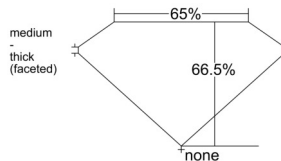

GIA®

FACSIMILE

GIA REPORT

7548238961

Verify this report at GIA.edu

GIA NATURAL DIAMOND DOSSIER®

December 16, 2025
GIA Report Number 7548238961
Shape and Cutting Style ..... Cushion Modified Brilliant
Measurements ..... 5.63 x 4.30 x 2.86 mm

GRADING RESULTS

Carat Weight ..... 0.52 carat
Color Grade ..... G
Clarity Grade VVS1

ADDITIONAL GRADING INFORMATION

Polish ..... Excellent
Symmetry ..... Excellent
Fluorescence ..... Medium Blue
Clarity Characteristics ..... Pinpoint
Inscription(s): GIA 7548238961

PROPORTIONS

Profile not to actual proportions

GRADING SCALES

GIA COLOR SCALE		GIA CLARITY SCALE			
COLORLESS	D	VERY VERY SLIGHTLY INCLUDED	FLAWLESS		
	E		INTERNALLY FLAWLESS		
	F	VERY SLIGHTLY INCLUDED	VVS₁		
	G		VVS₂		
	H		VS₁		
	NEAR COLORLESS	I	SLIGHTLY INCLUDED	VS₂	
		J		SI₁	
		FAINT	K	INCLUDED	SI₂
			L		I₁
			M		I₂
VERT LIGHT	N	LIGHT	I₃		
	O				
	P				
	Q				
	R