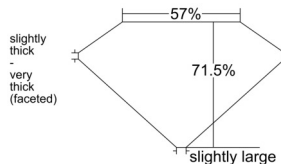

GIA®

FACSIMILE

GIA REPORT

7546714503

Verify this report at GIA.edu

GIA NATURAL DIAMOND DOSSIER®

February 27, 2026

GIA Report Number 7546714503

Shape and Cutting Style ..... Old Mine Brilliant

Measurements ..... 6.62 x 4.70 x 3.36 mm

GRADING RESULTS

Carat Weight ..... 0.90 carat

Color Grade ..... D

Clarity Grade VS1

ADDITIONAL GRADING INFORMATION

Polish ..... Excellent

Symmetry ..... Excellent

Fluorescence ..... Medium Blue

Clarity Characteristics ..... Crystal, Feather

Inscription(s): GIA 7546714503

PROPORTIONS

Profile not to actual proportions

GRADING SCALES

GIA COLOR SCALE		GIA CLARITY SCALE			
COLORLESS	D	VERY VERY SLIGHTLY INCLUDED	FLAWLESS		
	E		INTERNALLY FLAWLESS		
	F	VERY SLIGHTLY INCLUDED	VS₁		
	G		VS₂		
	H		VS₁		
	NEAR COLORLESS	I	SLIGHTLY INCLUDED	VS₂	
		J		SI₁	
		FAINT	K	INCLUDED	SI₂
			L		I₁
			M		I₂
VERT LIGHT	N	LIGHT	I₃		
	O				
	P				
	Q				
	R				
	S				
	T