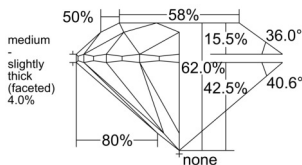

GIA®

FACSIMILE

GIA REPORT 7546707826

Verify this report at GIA.edu

GIA NATURAL DIAMOND DOSSIER®

February 25, 2026
GIA Report Number 7546707826
Shape and Cutting Style ..... Round Brilliant
Measurements ..... 5.50 - 5.52 x 3.42 mm

GRADING RESULTS

Carat Weight ..... 0.64 carat
Color Grade ..... E
Clarity Grade VS1
Cut Grade ..... Excellent

ADDITIONAL GRADING INFORMATION

Polish ..... Excellent
Symmetry ..... Excellent
Fluorescence ..... Faint
Clarity Characteristics..... Crystal, Feather, Cloud, Pinpoint
Inscription(s): GIA 7546707826

PROPORTIONS

Profile to actual proportions

GRADING SCALES

GIA COLOR SCALE	GIA CLARITY SCALE	GIA CUT SCALE
D	FLAWLESS	EXCELLENT
E	INTERNALLY FLAWLESS	
F	VVS₁	VERY GOOD
G		
H	VS₁	GOOD
I		
J	VS₂	FAIR
K		
L	SI₁	POOR
M		
N	I₁	
O		
P	I₂	
Q		
R	I₃	
S		
T		
U		
V		
W		
X		
Y		
Z