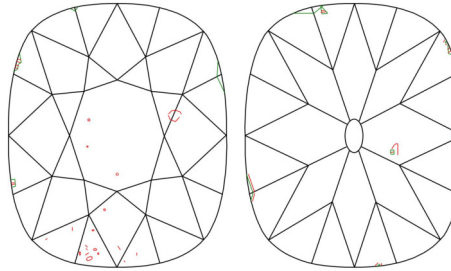

CLARITY CHARACTERISTICS

KEY TO SYMBOLS*

- Feather
- Needle
- Cavity
- Natural
- Crystal
- Indented Natural

* Red symbols denote internal characteristics (inclusions). Green or black symbols denote external characteristics (blemishes). Diagram is an approximate representation of the diamond, and symbols shown indicate type, position, and approximate size of clarity characteristics. All clarity characteristics may not be shown. Details of finish are not shown.

GRADING SCALES

GIA COLOR SCALE

COLOURLESS	D
	E
	F
NEAR COLOURLESS	G
	H
	I
FAINT	J
	K
	L
VERY LIGHT	M
	N
	O
LIGHT	P
	Q
	R
	S
	T
	U
	V
W	
X	
Y	
Z	

GIA CLARITY SCALE

reportcheck.gia.edu

The results documented in this report refer only to the diamond described, and were obtained using the techniques and equipment available to GIA at the time of examination. This report is not a guarantee or valuation. For additional information and important limitations and disclaimers, please see GIA.edu/terms or call +1 800 421 7250 or +1 760 603 4500. ©2023 Gemological Institute of America, Inc.

THE SECURITY FEATURES IN THIS DOCUMENT, INCLUDING THE HOLOGRAM, SECURITY SCREEN AND MICROPRINT LINES, IN ADDITION TO THOSE NOT LISTED, EXCEED DOCUMENT SECURITY INDUSTRY GUIDELINES.