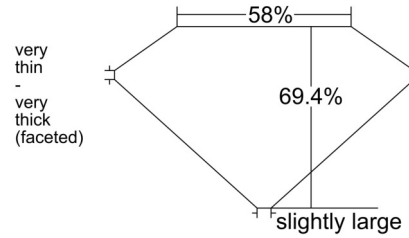

GIA NATURAL DIAMOND GRADING REPORT

February 09, 2026
GIA Report Number 7546601544
Shape and Cutting Style ..... Old Mine Brilliant
Measurements ..... 7.82 x 4.59 x 3.19 mm

GRADING RESULTS

Carat Weight ..... 1.00 carat
Color Grade ..... D
Clarity Grade SI1

ADDITIONAL GRADING INFORMATION

Polish ..... Excellent
Symmetry ..... Very Good
Fluorescence ..... Faint
Inscription(s): GIA 7546601544

Comments: Manufacturing remnants are not shown.
Pinpoints are not shown.

PROPORTIONS

Profile not to actual proportions