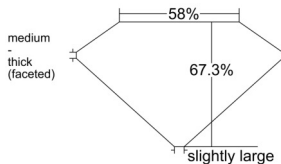

GIA®

FACSIMILE

GIA REPORT 7546535381

Verify this report at GIA.edu

GIA NATURAL DIAMOND DOSSIER®

January 30, 2026
GIA Report Number 7546535381
Shape and Cutting Style ..... Old Mine Brilliant
Measurements ..... 6.25 x 4.45 x 2.99 mm

GRADING RESULTS

Carat Weight ..... 0.70 carat
Color Grade ..... D
Clarity Grade VVS1

ADDITIONAL GRADING INFORMATION

Polish ..... Excellent
Symmetry ..... Very Good
Fluorescence ..... Medium Blue
Clarity Characteristics ..... Pinpoint, Feather
Inscription(s): GIA 7546535381

PROPORTIONS

Profile not to actual proportions

GRADING SCALES

GIA COLOR SCALE		GIA CLARITY SCALE			
COLORLESS	D	VERY VERY SLIGHTLY INCLUDED	FLAWLESS		
	E		INTERNALLY FLAWLESS		
	F	VERY SLIGHTLY INCLUDED	VVS₁		
	G		VVS₂		
	H		VS₁		
	NEAR COLORLESS	I	SLIGHTLY INCLUDED	VS₂	
		J		SI₁	
		FAINT	K	INCLUDED	SI₂
			L		I₁
			M		I₂
VERT LIGHT	N	LIGHT	I₃		
	O				
	P				
	Q				
	R				
	S