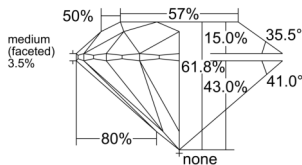

GIA®

FACSIMILE

GIA REPORT 7546492357

Verify this report at GIA.edu

GIA NATURAL DIAMOND DOSSIER®

January 22, 2026
GIA Report Number **7546492357**
Shape and Cutting Style ..... **Round Brilliant**
Measurements ..... **6.18 - 6.21 x 3.83 mm**

GRADING RESULTS

Carat Weight ..... **0.90 carat**
Color Grade ..... **D**
Clarity Grade **S12**
Cut Grade ..... **Excellent**

ADDITIONAL GRADING INFORMATION

Polish ..... **Excellent**
Symmetry ..... **Excellent**
Fluorescence ..... **None**
Clarity Characteristics ..... **Cloud, Crystal, Feather**
Inscription(s): **GIA 7546492357**

PROPORTIONS

Profile to actual proportions