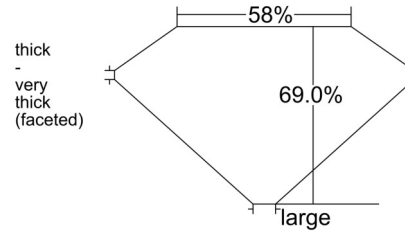

GIA NATURAL DIAMOND GRADING REPORT

December 10, 2025
GIA Report Number 7546185934
Shape and Cutting Style ..... Old Mine Brilliant
Measurements ..... 7.65 x 5.89 x 4.06 mm

GRADING RESULTS

Carat Weight ..... 1.53 carat
Color Grade I
Clarity Grade VVS1

ADDITIONAL GRADING INFORMATION

Polish ..... Excellent
Symmetry ..... Excellent
Fluorescence ..... Faint
Inscription(s): GIA 7546185934
Comments: Additional pinpoints are not shown.

PROPORTIONS

Profile not to actual proportions