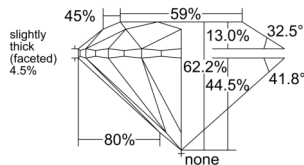

GIA®

FACSIMILE

GIA REPORT 7546159629

Verify this report at GIA.edu

GIA NATURAL DIAMOND DOSSIER®

December 04, 2025
GIA Report Number 7546159629
Shape and Cutting Style ..... Round Brilliant
Measurements ..... 4.25 - 4.29 x 2.66 mm

GRADING RESULTS

Carat Weight ..... 0.30 carat
Color Grade ..... G
Clarity Grade VVS1
Cut Grade ..... Excellent

ADDITIONAL GRADING INFORMATION

Polish ..... Excellent
Symmetry ..... Excellent
Fluorescence ..... None
Clarity Characteristics ..... Pinpoint, Feather, Cavity
Inscription(s): GIA 7546159629

PROPORTIONS

Profile to actual proportions