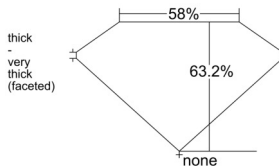

GIA®

FACSIMILE

GIA REPORT 7546090850

Verify this report at GIA.edu

GIA NATURAL DIAMOND DOSSIER®

November 27, 2025
GIA Report Number 7546090850
Shape and Cutting Style ..... Pear Brilliant
Measurements ..... 6.87 x 4.42 x 2.80 mm

GRADING RESULTS

Carat Weight ..... 0.52 carat
Color Grade ..... H
Clarity Grade VS1

ADDITIONAL GRADING INFORMATION

Polish ..... Excellent
Symmetry ..... Excellent
Fluorescence ..... Medium Blue
Clarity Characteristics ..... Crystal, Pinpoint
Inscription(s): GIA 7546090850

PROPORTIONS

Profile not to actual proportions

GRADING SCALES

GIA COLOR SCALE		GIA CLARITY SCALE	
COLORLESS	D	VERY VERY SLIGHTLY INCLUDED	FLAWLESS
	E		INTERNALLY FLAWLESS
	F		VVS₁
	G		VVS₂
	H		VS₁
	I		VS₂
	J		SI₁
	K		SI₂
	L		I₁
	M		I₂
NEAR COLORLESS	N	SLIGHTLY INCLUDED	I₃
	O		
	P		
	Q		
FAINT	R		
	S		
	T		
	U		
VERY LIGHT	V		
	W		
	X		
	Y		
LIGHT	Z