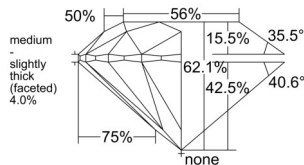

GIA®

FACSIMILE

GIA REPORT

7546021472

Verify this report at GIA.edu

GIA NATURAL DIAMOND DOSSIER®

November 17, 2025
GIA Report Number 7546021472
Shape and Cutting Style ..... Round Brilliant
Measurements ..... 5.23 - 5.26 x 3.25 mm

GRADING RESULTS

Carat Weight ..... 0.55 carat
Color Grade I
Clarity Grade VS2
Cut Grade ..... Excellent

ADDITIONAL GRADING INFORMATION

Polish ..... Excellent
Symmetry ..... Excellent
Fluorescence ..... None
Clarity Characteristics ..... Crystal, Cloud, Needle
Inscription(s): GIA 7546021472

PROPORTIONS

Profile to actual proportions