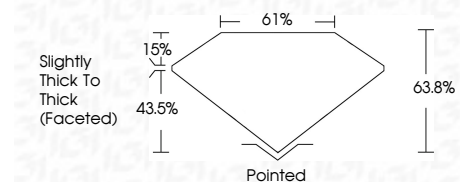

ELECTRONIC COPY

754558864
Report verification at igi.org

December 8, 2025
IGI Report Number **754558864**
Description **NATURAL DIAMOND**
Shape and Cutting Style **PEAR BRILLIANT**
Measurements **14.66 X 9.38 X 5.98 MM**

GRADING RESULTS

Carat Weight **5.01 CARATS**
Color Grade **I**
Clarity Grade **VS 2**
Cut Grade **VERY GOOD**

ADDITIONAL GRADING INFORMATION

Polish **EXCELLENT**
Symmetry **VERY GOOD**
Fluorescence **NONE**
Inscription(s) **IGI 754558864**

IGI

December 8, 2025
IGI Report No 754558864
PEAR BRILLIANT
14.66 X 9.38 X 5.98 MM
5.01 CARATS
I
Color Grade
VS 2
Clarity Grade
VERY GOOD
Depth 63.8%
Table 15%
Girdle 61%
Slightly Thick To Thick (Faceted)
Pointed
Polish **EXCELLENT**
Symmetry **VERY GOOD**
Fluorescence **NONE**
Inscriptions(s) **IGI 754558864**