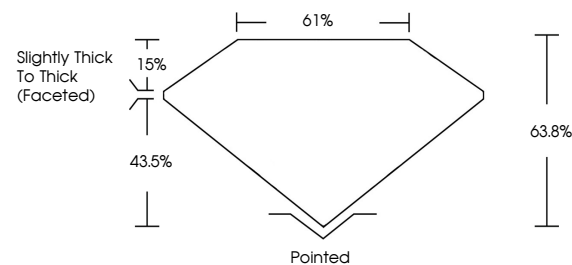

ELECTRONIC COPY

754558864
Report verification at igi.org

December 8, 2025
IGI Report Number **754558864**
Description **NATURAL DIAMOND**
Shape and Cutting Style **PEAR BRILLIANT**
Measurements **14.66 X 9.38 X 5.98 MM**

GRADING RESULTS

Carat Weight **5.01 CARATS**
Color Grade **I**
Clarity Grade **VS 2**
Cut Grade **VERY GOOD**

ADDITIONAL GRADING INFORMATION

Polish **EXCELLENT**
Symmetry **VERY GOOD**
Fluorescence **NONE**
Inscription(s) **IGI 754558864**

IGI

December 8, 2025
IGI Report No 754558864
PEAR BRILLIANT
14.66 X 9.38 X 5.98 MM
5.01 CARATS
I
Color Grade
VS 2
Clarity Grade
VERY GOOD
Depth 63.8%
Table 15%
Girdle 61%
Slightly Thick To Thick (Faceted)
Pointed
Polish **EXCELLENT**
Symmetry **VERY GOOD**
Fluorescence **NONE**
Inscriptions(s) **IGI 754558864**

Sample Image Used

PROPORTIONS

CLARITY CHARACTERISTICS

KEY TO SYMBOLS

Red symbols indicate internal characteristics.
Green symbols indicate external characteristics.

COLOR

D - F	G - J	K - M	N - R	S - Z	FANCY
Colorless	Near Colorless	Slightly Tinted	Very Light Color	Light Color	