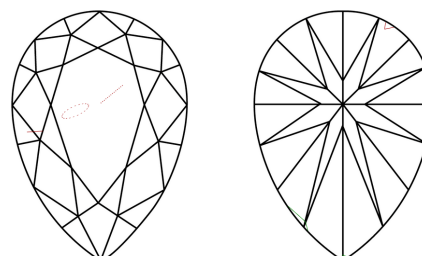

ELECTRONIC COPY

754558864
Report verification at igi.org

December 8, 2025
IGI Report Number **754558864**
Description **NATURAL DIAMOND**
Shape and Cutting Style **PEAR BRILLIANT**
Measurements **14.66 X 9.38 X 5.98 MM**

GRADING RESULTS

Carat Weight **5.01 CARATS**
Color Grade **I**
Clarity Grade **VS 2**
Cut Grade **VERY GOOD**

ADDITIONAL GRADING INFORMATION

Polish **EXCELLENT**
Symmetry **VERY GOOD**
Fluorescence **NONE**
Inscription(s) **IGI 754558864**

IGI

December 8, 2025
IGI Report No 754558864
PEAR BRILLIANT
14.66 X 9.38 X 5.98 MM
5.01 CARATS
I
Color Grade
VS 2
Clarity Grade
VERY GOOD
Depth 63.8%
Table 15%
Girdle 61%
Slightly Thick To Thick (Faceted)
Pointed
Polish **EXCELLENT**
Symmetry **VERY GOOD**
Fluorescence **NONE**
Inscriptions(s) **IGI 754558864**

Sample Image Used

PROPORTIONS

CLARITY CHARACTERISTICS

KEY TO SYMBOLS

Red symbols indicate internal characteristics.
Green symbols indicate external characteristics.

COLOR

D - F	G - J	K - M	N - R	S - Z	FANCY
Colorless	Near Colorless	Slightly Tinted	Very Light Color	Light Color	