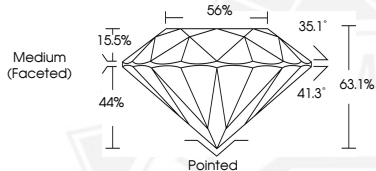

December 31, 2025

IGI Report Number 754531175

ROUND BRILLIANT

NATURAL DIAMOND

5.70 - 5.72 X 3.60 MM

Carat Weight 0.72 CARAT

Color Grade J

Clarity Grade VVS 1

Cut Grade EXCELLENT

Polish EXCELLENT

Symmetry EXCELLENT

Fluorescence NONE

Inscription(s) IGI 754531175