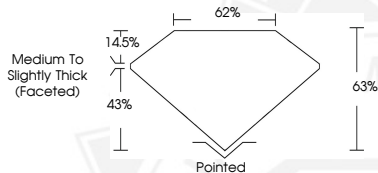

January 28, 2026
IGI Report Number **754530412**
PEAR BRILLIANT
NATURAL DIAMOND
6.83 X 4.40 X 2.77 MM
Carat Weight **0.50 CARAT**
Color Grade **I**
Clarity Grade **SI 1**
Cut Grade **EXCELLENT**
Polish **EXCELLENT**
Symmetry **VERY GOOD**
Fluorescence **NONE**
Inscription(s) **IGI 754530412**

January 28, 2026
IGI Report Number **754530412**
PEAR BRILLIANT
NATURAL DIAMOND
6.83 X 4.40 X 2.77 MM
Carat Weight **0.50 CARAT**
Color Grade **I**
Clarity Grade **SI 1**
Cut Grade **EXCELLENT**
Polish **EXCELLENT**
Symmetry **VERY GOOD**
Fluorescence **NONE**
Inscription(s) **IGI 754530412**