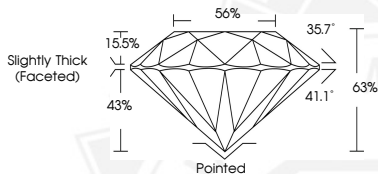

December 30, 2025

IGI Report Number 754529541

ROUND BRILLIANT

NATURAL DIAMOND

4.73 - 4.75 X 2.99 MM

Carat Weight 0.41 CARAT

Color Grade J

Clarity Grade SI 2

Cut Grade EXCELLENT

Polish VERY GOOD

Symmetry VERY GOOD

Fluorescence SLIGHT

Inscription(s) IGI 754529541