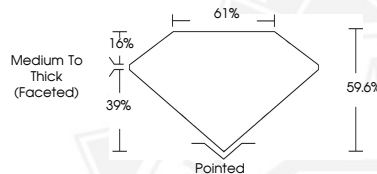

December 26, 2025

IGI Report Number 754528559

**HEART BRILLIANT
NATURAL DIAMOND**
5.45 X 6.14 X 3.66 MM

Carat Weight **0.74 CARAT**
Color Grade **H**
Clarity Grade **I.F.**
Cut Grade **VERY GOOD**
Polish **EXCELLENT**
Symmetry **EXCELLENT**
Fluorescence **NONE**
Inscription(s) **IGI 754528559**