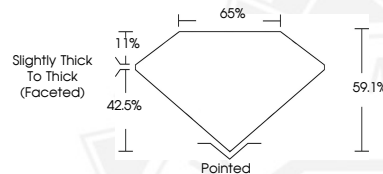

December 26, 2025

IGI Report Number 754528558

HEART BRILLIANT

NATURAL DIAMOND

5.43 X 6.18 X 3.65 MM

Carat Weight	0.70 CARAT
Color Grade	I
Clarity Grade	VVS 1
Cut Grade	VERY GOOD
Polish	EXCELLENT
Symmetry	VERY GOOD
Fluorescence	VERY SLIGHT
Inscription(s)	IGI 754528558